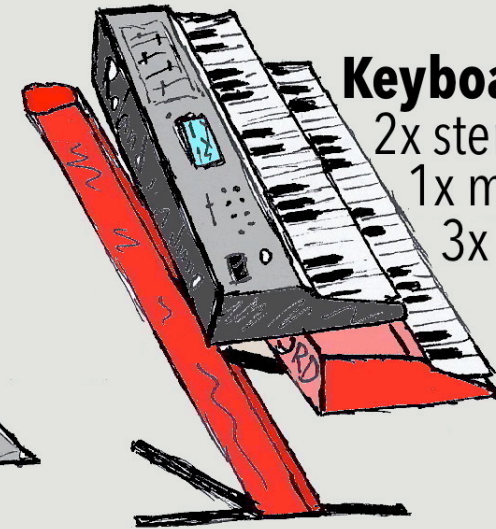

NORTH INNERGY

stageplan

Drums

kick 22", tom 10", floor tom 16",
snare 13", snare 10", 1x monitor

Guitar

1x mic
1x monitor
4x 230 V

Bassguitar

XLR line
1x monitor
2x 230 V

Mic spoken word

Keyboards

2x stereo line
1x monitor
3x 230 V